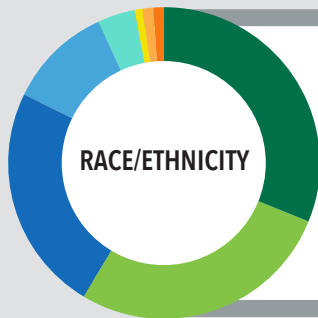

FAST FACTS

FALL 2021 ENROLLMENT **10,949** **10,000+** ALUMNI 

- 32% Black or African American
- 26% White
- 26% Hispanic
- 11% Asian
- 4% Two or More Races
- <1% Unknown
- <1% American Indian or Alaskan Native
- <1% Native Hawaiian or Other Pacific Islander