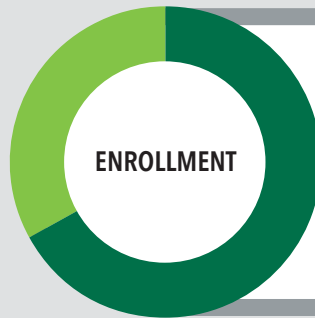

FAST FACTS

FALL 2021 ENROLLMENT **10,949** **10,000+** ALUMNI 

- 32% Black or African American
- 26% White
- 26% Hispanic
- 11% Asian
- 4% Two or More Races
- <1% Unknown
- <1% American Indian or Alaskan Native
- <1% Native Hawaiian or Other Pacific Islander

STUDENTS QUALIFYING FOR FINANCIAL AID

84%

- 62.9% Full-time
- 37.1% Part-time

FIRST IN FAMILY TO ATTEND COLLEGE

33%

NON-TRADITIONAL STUDENTS (AGE 25 AND OLDER)

11%

AVERAGE STUDENT AGE

22.4

- 75% Gwinnett County
- 25% Other

- 41% Male
- 59% Female

Fall 2021 enrollment data

ECONOMIC IMPACT

FISCAL YEAR 2020

\$508 M

JOBS ON CAMPUS