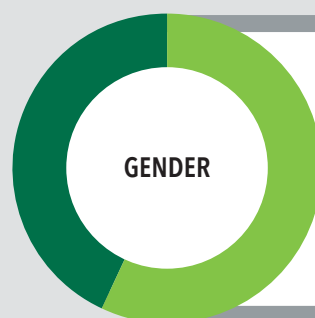

FAST FACTS

FALL 2021 ENROLLMENT **10,949** **10,000+** ALUMNI 

- 32% Black or African American
- 26% White
- 26% Hispanic
- 11% Asian
- 4% Two or More Races
- <1% Unknown
- <1% American Indian or Alaskan Native
- <1% Native Hawaiian or Other Pacific Islander

STUDENTS QUALIFYING FOR FINANCIAL AID

84%

- 62.9% Full-time
- 37.1% Part-time

FIRST IN FAMILY TO ATTEND COLLEGE

33%

NON-TRADITIONAL STUDENTS (AGE 25 AND OLDER)

11%

AVERAGE STUDENT AGE

22.4

- 75% Gwinnett County
- 25% Other

- 41% Male
- 59% Female

Fall 2021 enrollment data

ECONOMIC IMPACT

FISCAL YEAR 2020

\$508 M

JOBS ON CAMPUS