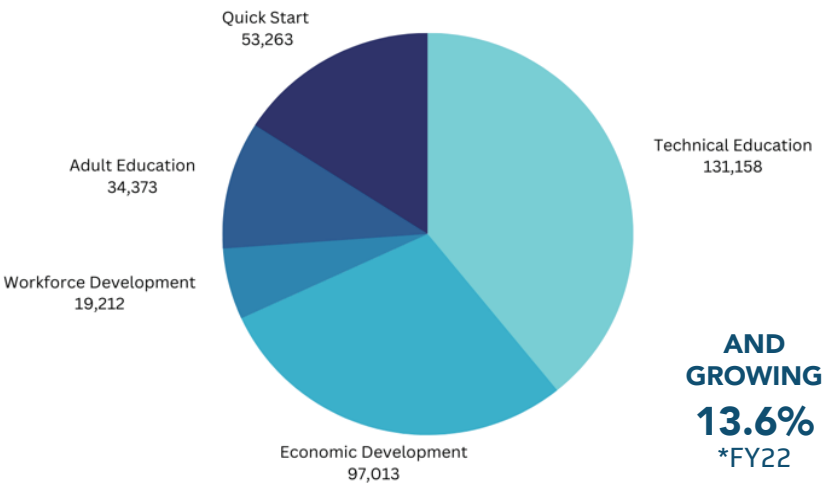

STATE WORKFORCE STRATEGY FOCUS AREAS

Accounting | Information Technology | Law Enforcement | Procurement | Social Services

OPPORTUNITIES TO PARTNER WITH TCSG FOR EMPLOYEE PROFESSIONAL DEVELOPMENT

A PIPELINE OF 335,019