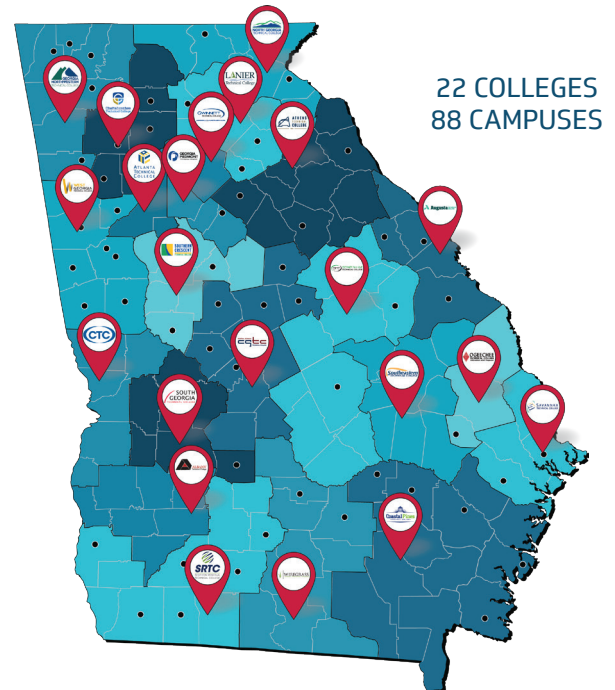

OUR REACH

PARTNERSHIP HIGHLIGHTS

GDOT CDL Civil Engineering	DNR Fish and Wildlife Management Conservation Law Enforcement
DFCS Partnering to develop social services programs	GEFA Gwinnett Tech is sole state licensure for building operator certificates
DHS IOTIS training for staff	GTA Amazon Web services cloud professional development

SOLUTIONS

- eCampus
- Microcredentials
- Apprenticeships
- Customized Professional Development

CONNECT WITH US:
PARTNERSHIPS@TCSG.EDU
404.583.8233